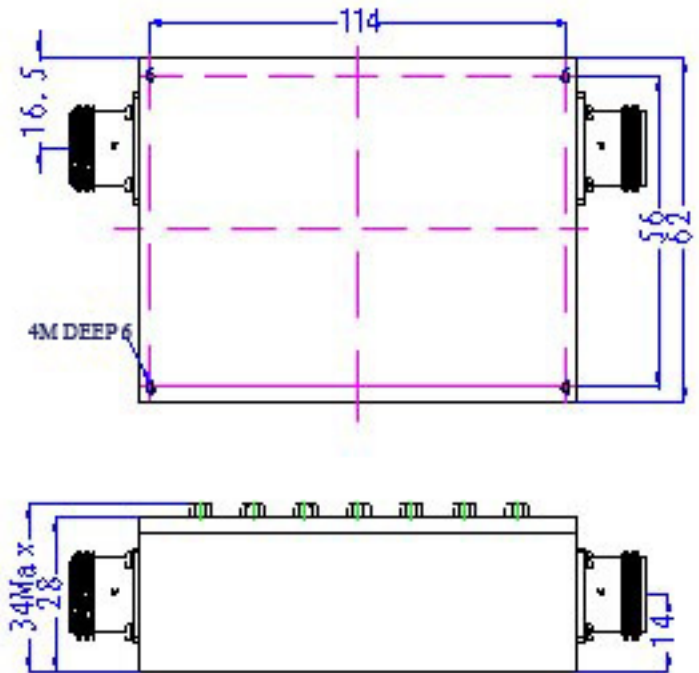

**Power Handling:** 100 watts

**Operating Temperature:** -30 to +75 °C

**Storage Temperature:** -40 to +85 °C

**Operating Humidity:** 0 to 90%, relative

**Dimension:** 124×62×28mm

**Connectors:** SMA/N

**CALL OUR SALES DEPARTMENT FOR MORE INFORMATION OR VARIATIONS OF THIS PRODUCT.**

**Outline Drawing:**

**Notes:**

Connector type is optional of N-type or SMA, according to requirement.

**CALL OUR SALES DEPARTMENT FOR MORE INFORMATION OR VARIATIONS OF THIS PRODUCT.**

**Corry Micronics, Inc. One Plastics Rd. - Corry, PA 16407  
(814) 664-7728 Fax (814) 664-4582 [www.cormic.com](http://www.cormic.com)**