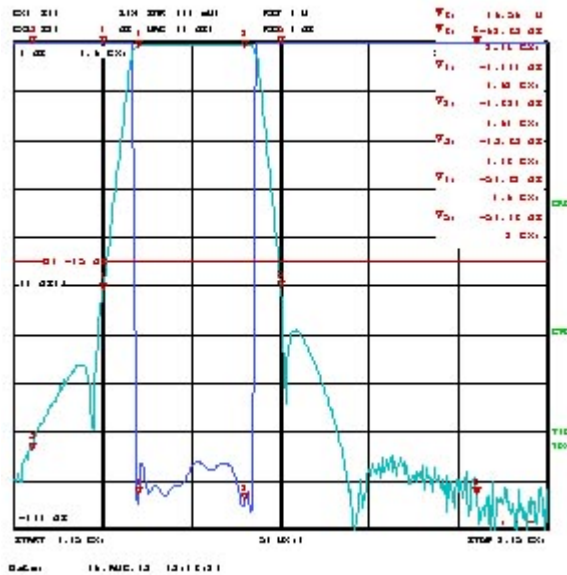

Outline Drawing:

Notes:

Connector type is optional of N-type or SMA, according to requirement.

CALL OUR SALES DEPARTMENT FOR MORE INFORMATION OR VARIATIONS OF THIS PRODUCT.

**Corry Micronics, Inc. One Plastics Rd. - Corry, PA 16407
(814) 664-7728 Fax (814) 664-4582 www.cormic.com**

Corry Micronics Inc. herein referred to CMI, believes this information to be accurate, but makes no warranties, expressed or implied as to the accuracy of this document. CMI assumes no liability for any injury, loss, damage, direct or consequential arising from the use of our products. User assumes all risk whatsoever in connection with it's intended use. CMI also reserves the right to change this document without notice.