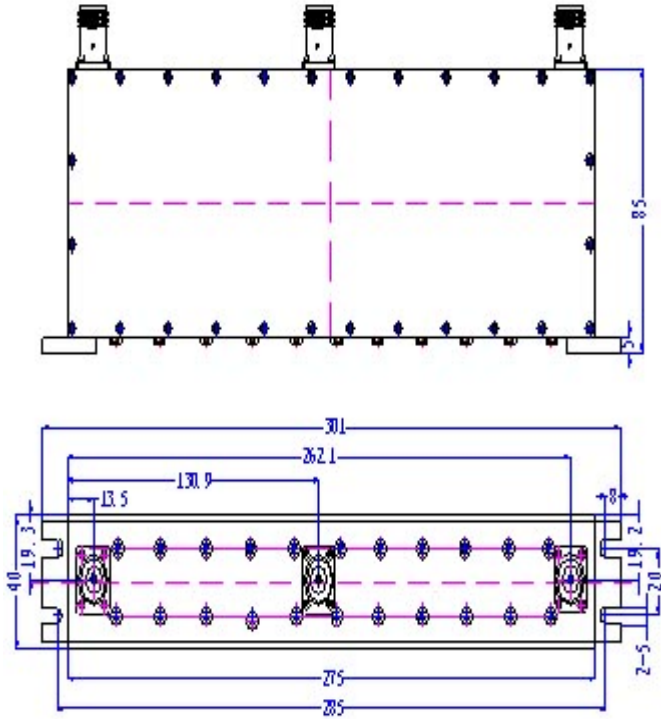

Outline Drawing:

Note:

If no special requirement is mentioned on order, default finish is painted in deep gray. Options include completely or partially painted or unpainted.

CALL OUR SALES DEPARTMENT FOR MORE INFORMATION OR VARIATIONS OF THIS PRODUCT.