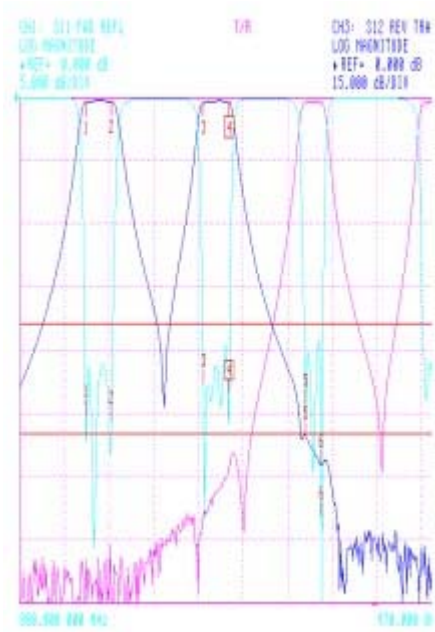

Outline Drawing:

Note:

If no special requirement is mentioned on order, default finish is painted in deep gray. Options include completely or partially painted or unpainted.

CALL OUR SALES DEPARTMENT FOR MORE INFORMATION OR VARIATIONS OF THIS PRODUCT.

Corry Micronics, Inc. One Plastics Rd. - Corry, PA 16407
(814) 664-7728 Fax (814) 664-4582 www.cormic.com

Corry Micronics Inc. herein referred to CMI, believes this information to be accurate, but makes no warranties, expressed or implied as to the accuracy of this document. CMI assumes no liability for any injury, loss, damage, direct or consequential arising from the use of our products. User assumes all risk whatsoever in connection with it's intended use. CMI also reserves the right to change this document without notice.